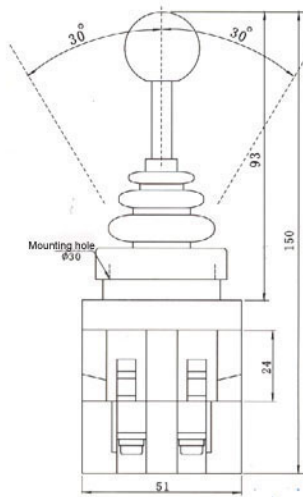

HKB-201 Self-return

HKB Series Cross Switch
 Rated voltage: 150/250/600V
 Rated current: 15/10/4A
 Mechanical life: 50000
 Electrical life: 50000
 Operating temperature range:
 -25°C / 45°C
 2 means Two-way ;
 0 means 0 ;
 1 means 1 layer .

HKB-402 Self-return

HKB Series Cross Switch
 Rated voltage: 150/250/600V
 Rated current: 15/10/4A
 Mechanical life: 50000
 Electrical life: 50000
 Operating temperature range:
 -25°C / 45°C
 4 means Four-way ;
 0 means 0 ;
 2 means 2 layers .