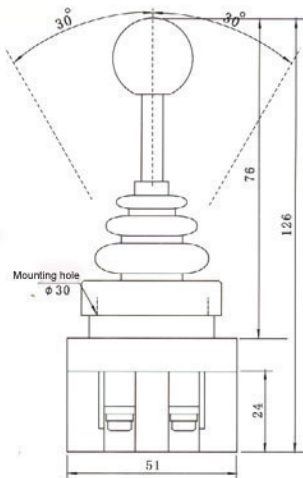

HKB-201 Self-return

HKB Series Cross Switch
 Rated voltage: 150/250/600V
 Rated current: 15/10/4A
 Mechanical life: 50000
 Electrical life: 50000
 Operating temperature range:
 -25°C / 45°C
 2 means Two-way ;
 0 means 0 ;
 1 means 1 layer .

HKB-402 Self-return

HKB Series Cross Switch
 Rated voltage: 150/250/600V
 Rated current: 15/10/4A
 Mechanical life: 50000
 Electrical life: 50000
 Operating temperature range:
 -25°C / 45°C
 4 means Four-way ;
 0 means 0 ;
 2 means 2 layers .