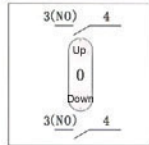

HKB-201 Self-return

HKB Series Cross Switch
 Rated voltage: 150/250/600V
 Rated current: 15/10/4A
 Mechanical life: 50000
 Electrical life: 50000
 Operating temperature range:
 -25°C / 45°C
 2 means Two-way ;
 0 means 0 ;
 1 means 1 layer .

HKB-402 Self-return

HKB Series Cross Switch
 Rated voltage: 150/250/600V
 Rated current: 15/10/4A
 Mechanical life: 50000
 Electrical life: 50000
 Operating temperature range:
 -25°C / 45°C
 4 means Four-way ;
 0 means 0 ;
 2 means 2 layers .